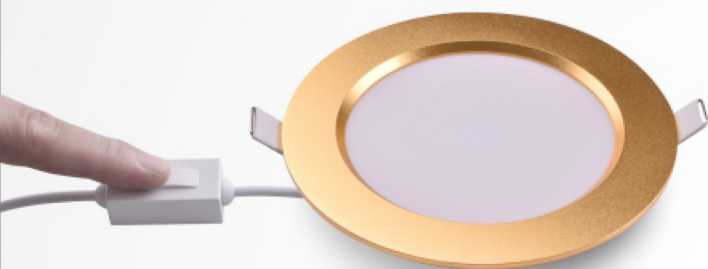

**3 YEARS**  
WARRANTY

**3 CCT CHANGEABLE**

Flip switch to change CCT

6500K 4000K 3000K

Video

6500K  
4000K  
3000K

**DL31-3CCT**

**PONTE**

**12W/ 7W/ 5W**

**specification**

PRODUCT NAME :	PONTE DOWNLIGHT
MODEL NO. :	DL31-3CCT 12W/ 7W/ 5W
SPECIFICATION :	AC220-240V, 50-60Hz, 12W/ 7W/ 5W
WORKING TEMP :	-20-50(°C)
POWER FACTOR :	>0.6
CRI(RA) :	>80
COLOR :	White / Gold / Silver / Black
LIGHT SOURCE :	SMD Chip
LUMEN :	100 LM/W
BEAM ANGLE :	120°
PRODUCT SIZE :	140*40mm/ 107*38mm/ 98*34mm
CUTOUT	100mm/ 70mm/ 68mm
IP :	IP20
APPLICATION :	Home, Shop, Hotel..etc.
WARRANTY :	3 years
STANDARD :	CE